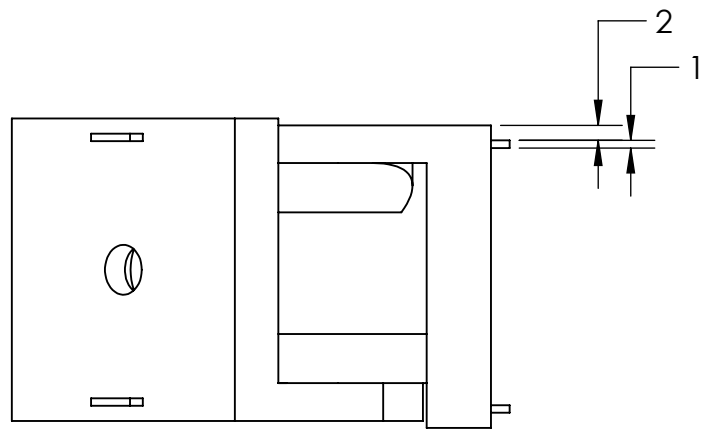

B

B

A

A

	DESIGN BY	AZMI	UNIT: MM	PRODUCT SERIES: CMLTOA SERIES - OPTO ENG	
	CHECK BY	AZMI			
	DATE	3/10/2018	REVISION:	01	
	MATERIAL	-	SCALE:	1:1	
	FINISHING	-	TITLE	DRAWING LAYOUT	
QTY	-	DWG NO	-		SHEET 1 OF 1

1 2 3 4 5 6 7 8