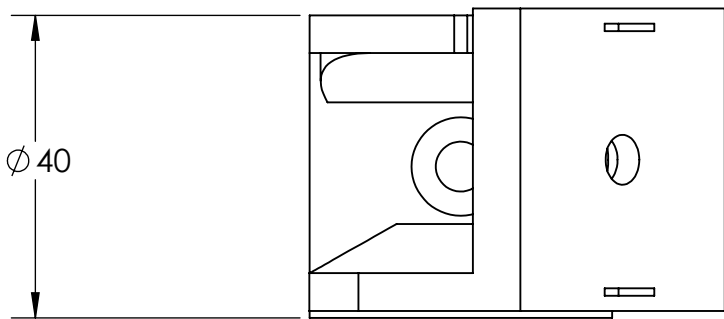

B

B

A

A

	DESIGN BY	AZMI	UNIT: MM	PRODUCT SERIES: CMLTOA SERIES - OPTO ENG	
	CHECK BY	AZMI			
	DATE	3/10/2018	REVISION:	01	
	MATERIAL	-	SCALE:	1:1	
	FINISHING	-	TITLE	DRAWING LAYOUT	
QTY	-	DWG NO	-		SHEET 1 OF 1

1 2 3 4 5 6 7 8