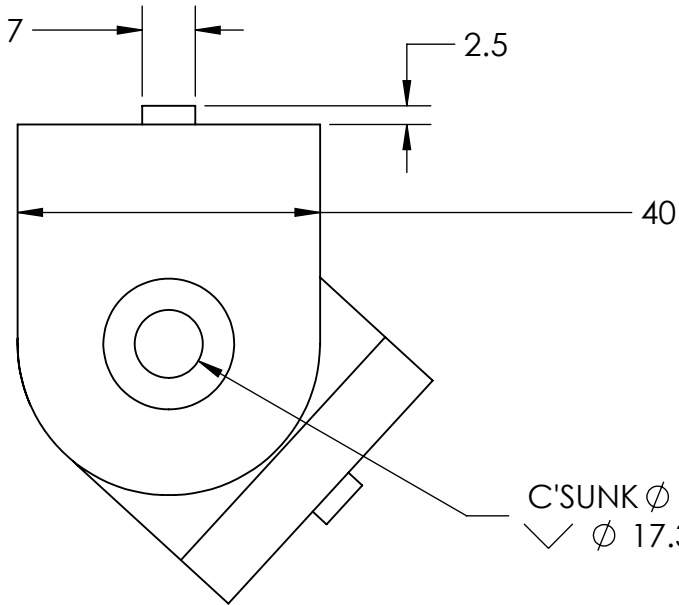

1 2 3 4 5 6 7 8

D

D

C

C